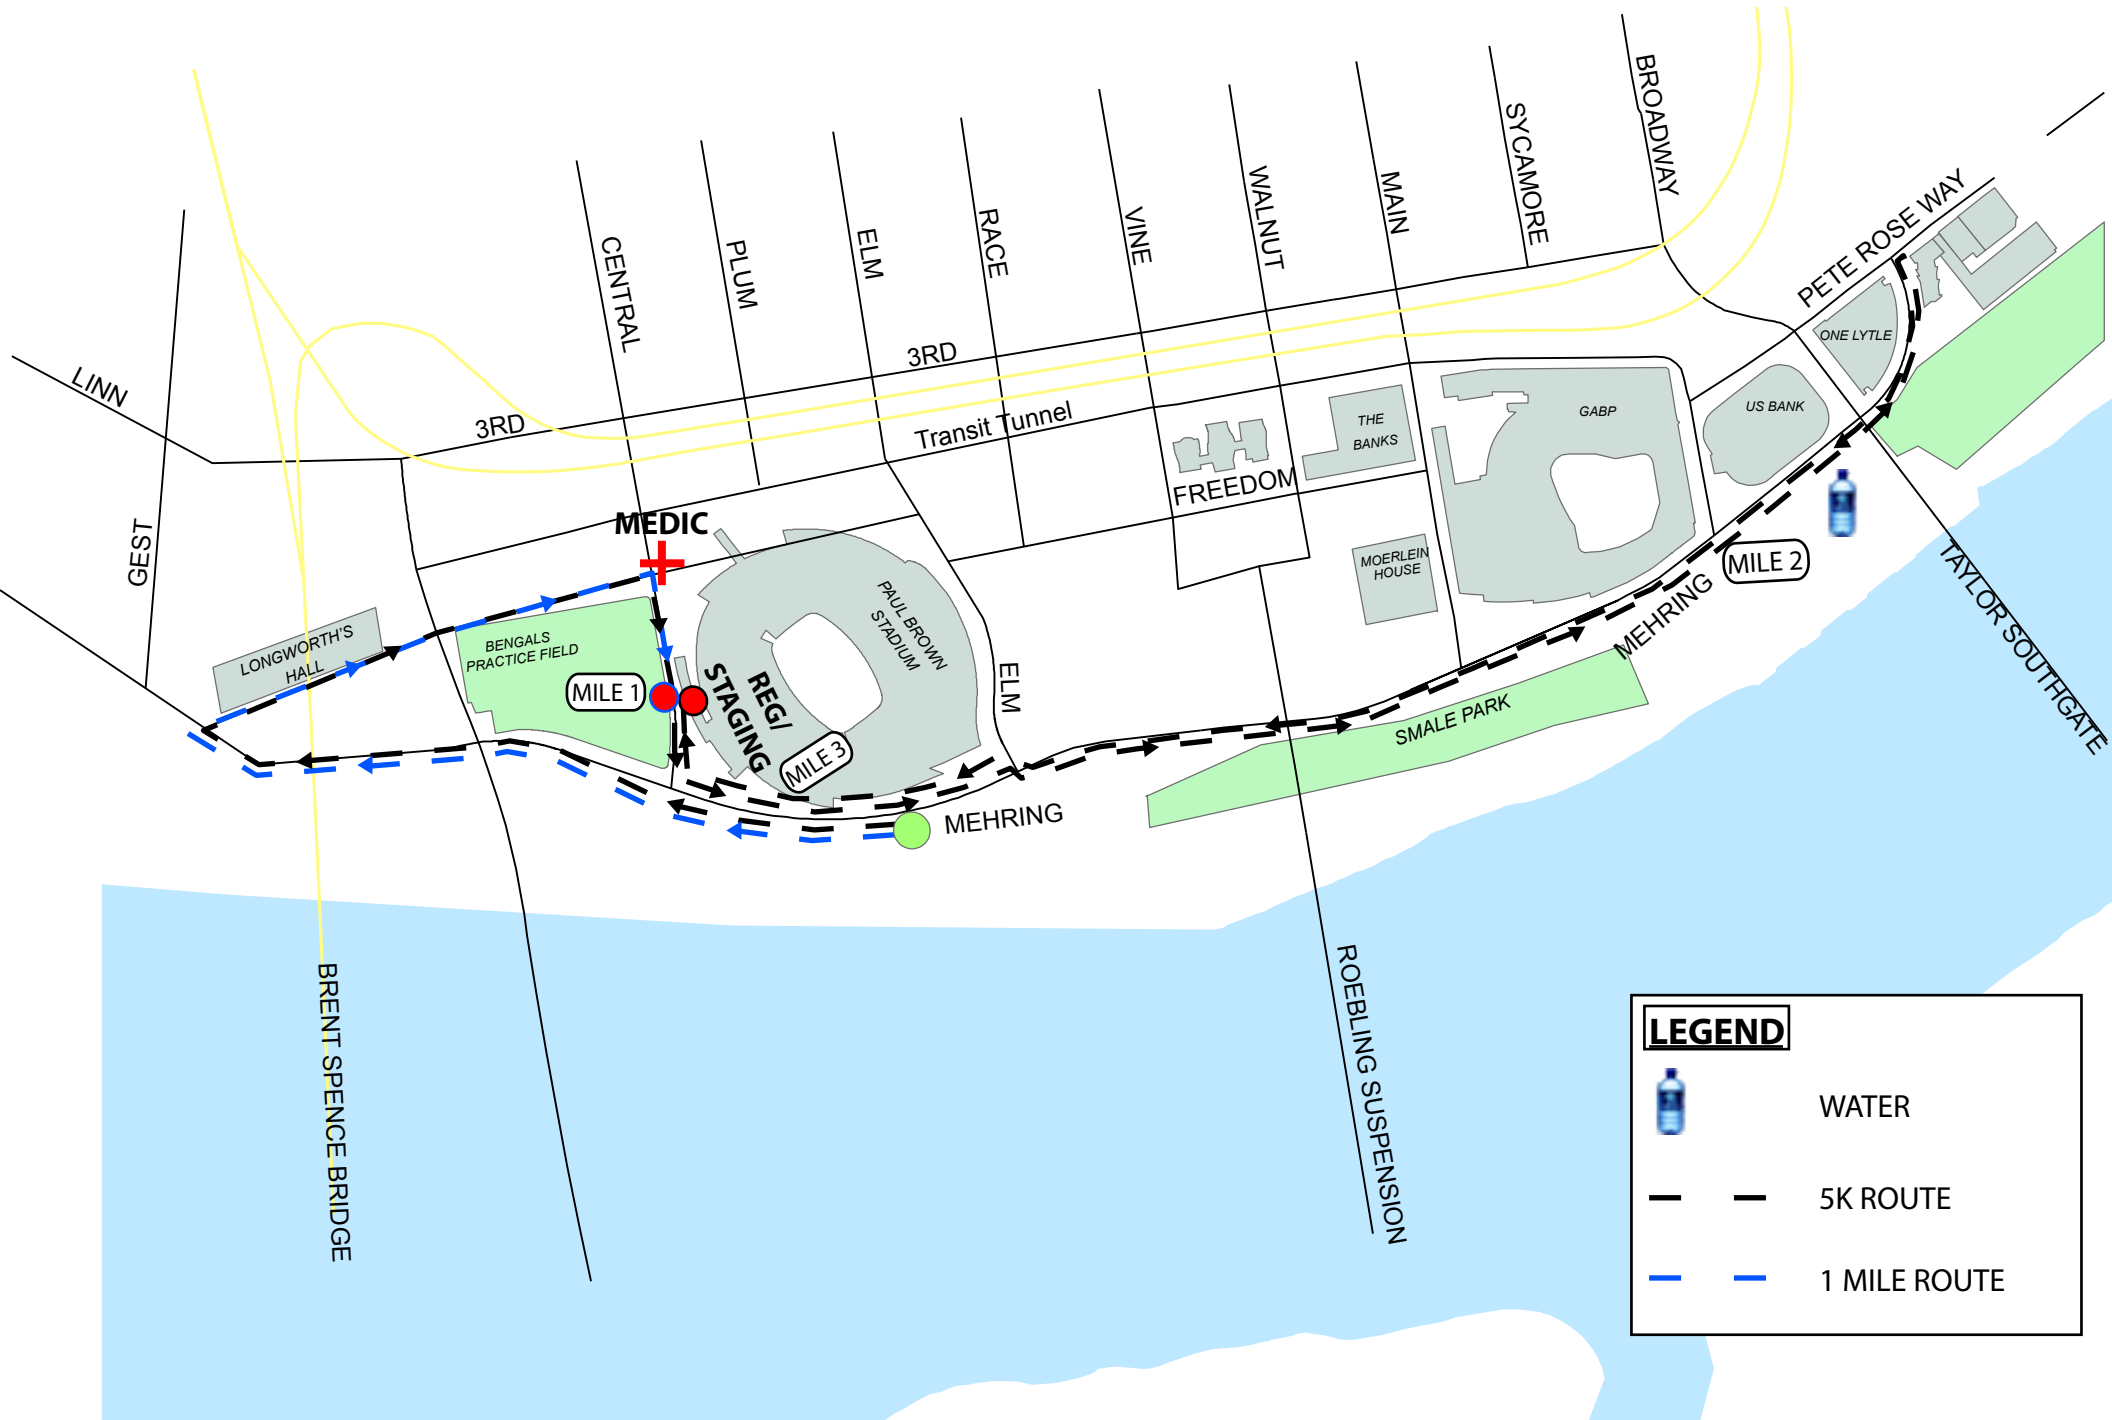

# COURSE MAP

**LEGEND**

-  WATER
-  5K ROUTE
-  1 MILE ROUTE